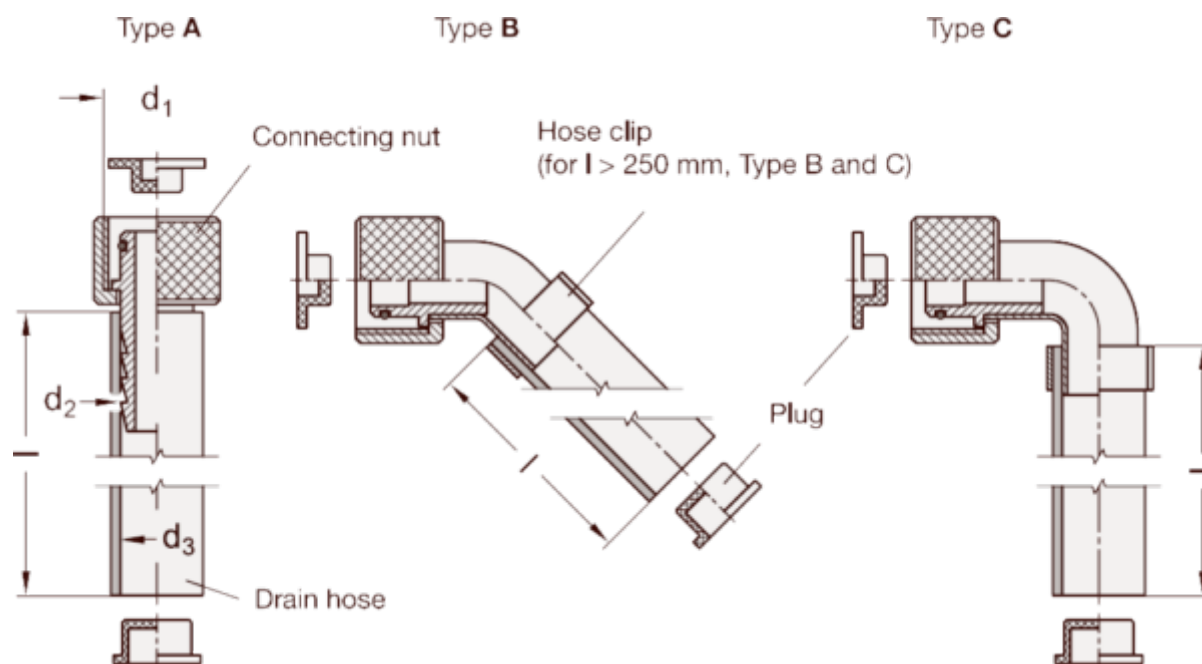

Article number: 20880126B250T

Description: E+G GN 880.1-26-B-250-T

Connector pieces with hose, M26x1.5 / Ø20

## Measures

d2	= 20
d3	= 19
I	= 1000
Thread d1	= M26x1.5